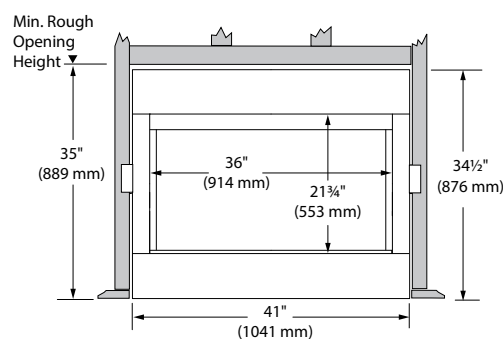

VFF36C with Black magic glass liner and Diamond and Onyx fireglass

149 Cleveland Drive, Paris, Kentucky 40361
www.monessenhearth.com

To avoid personal injury or property damage, the product described by this brochure must be installed, operated and maintained in strict compliance with the instructions packaged with the product and all applicable building or fire codes. Contact local building or fire officials about restrictions and installation inspection requirements. All photographs and drawings on this brochure are for illustrative purposes only and are not intended for, nor should they be used as a substitute for the instructions packaged with the unit. Appearance and specifications of the product are subject to change without notice. 1215v2 © 2015 Hearth & Home Technologies.