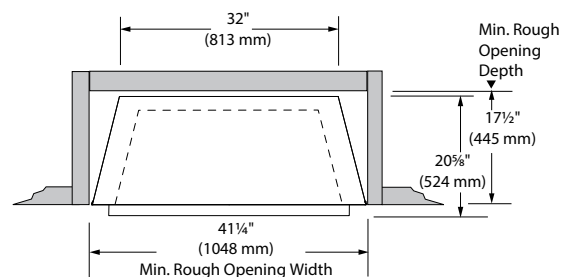

149 Cleveland Drive, Paris, Kentucky 40361
www.monessenhearth.com

To avoid personal injury or property damage, the product described by this brochure must be installed, operated and maintained in strict compliance with the instructions packaged with the product and all applicable building or fire codes. Contact local building or fire officials about restrictions and installation inspection requirements. All photographs and drawings on this brochure are for illustrative purposes only and are not intended for, nor should they be used as a substitute for the instructions packaged with the unit. Appearance and specifications of the product are subject to change without notice. 1215v2 © 2015 Hearth & Home Technologies.