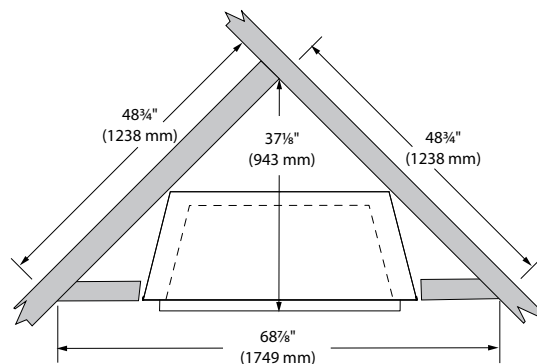

149 Cleveland Drive, Paris, Kentucky 40361
www.monessenhearth.com

To avoid personal injury or property damage, the product described by this brochure must be installed, operated and maintained in strict compliance with the instructions packaged with the product and all applicable building or fire codes. Contact local building or fire officials about restrictions and installation inspection requirements. All photographs and drawings on this brochure are for illustrative purposes only and are not intended for, nor should they be used as a substitute for the instructions packaged with the unit. Appearance and specifications of the product are subject to change without notice. 1215v2 © 2015 Hearth & Home Technologies.